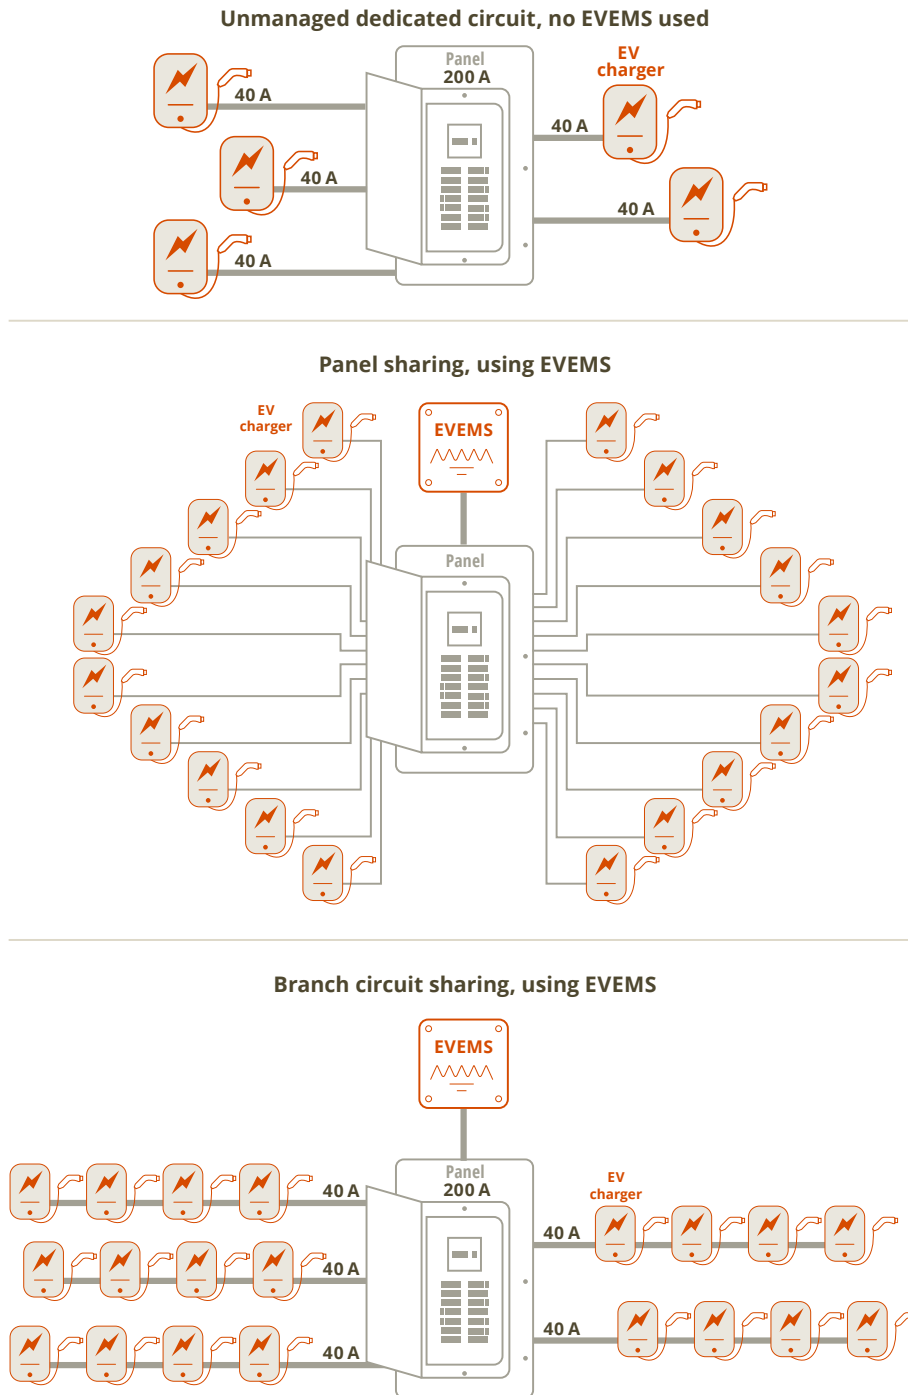

Appendix C. Supplementary figures

See Section 2.2 for a discussion of energy management systems.

Figure 9. Configurations of EV energy management systems in a MURB

Figure 10. Configuration for service monitoring of EV energy management system

Source: Figures 9 and 10 adapted from AES Engineering²⁷